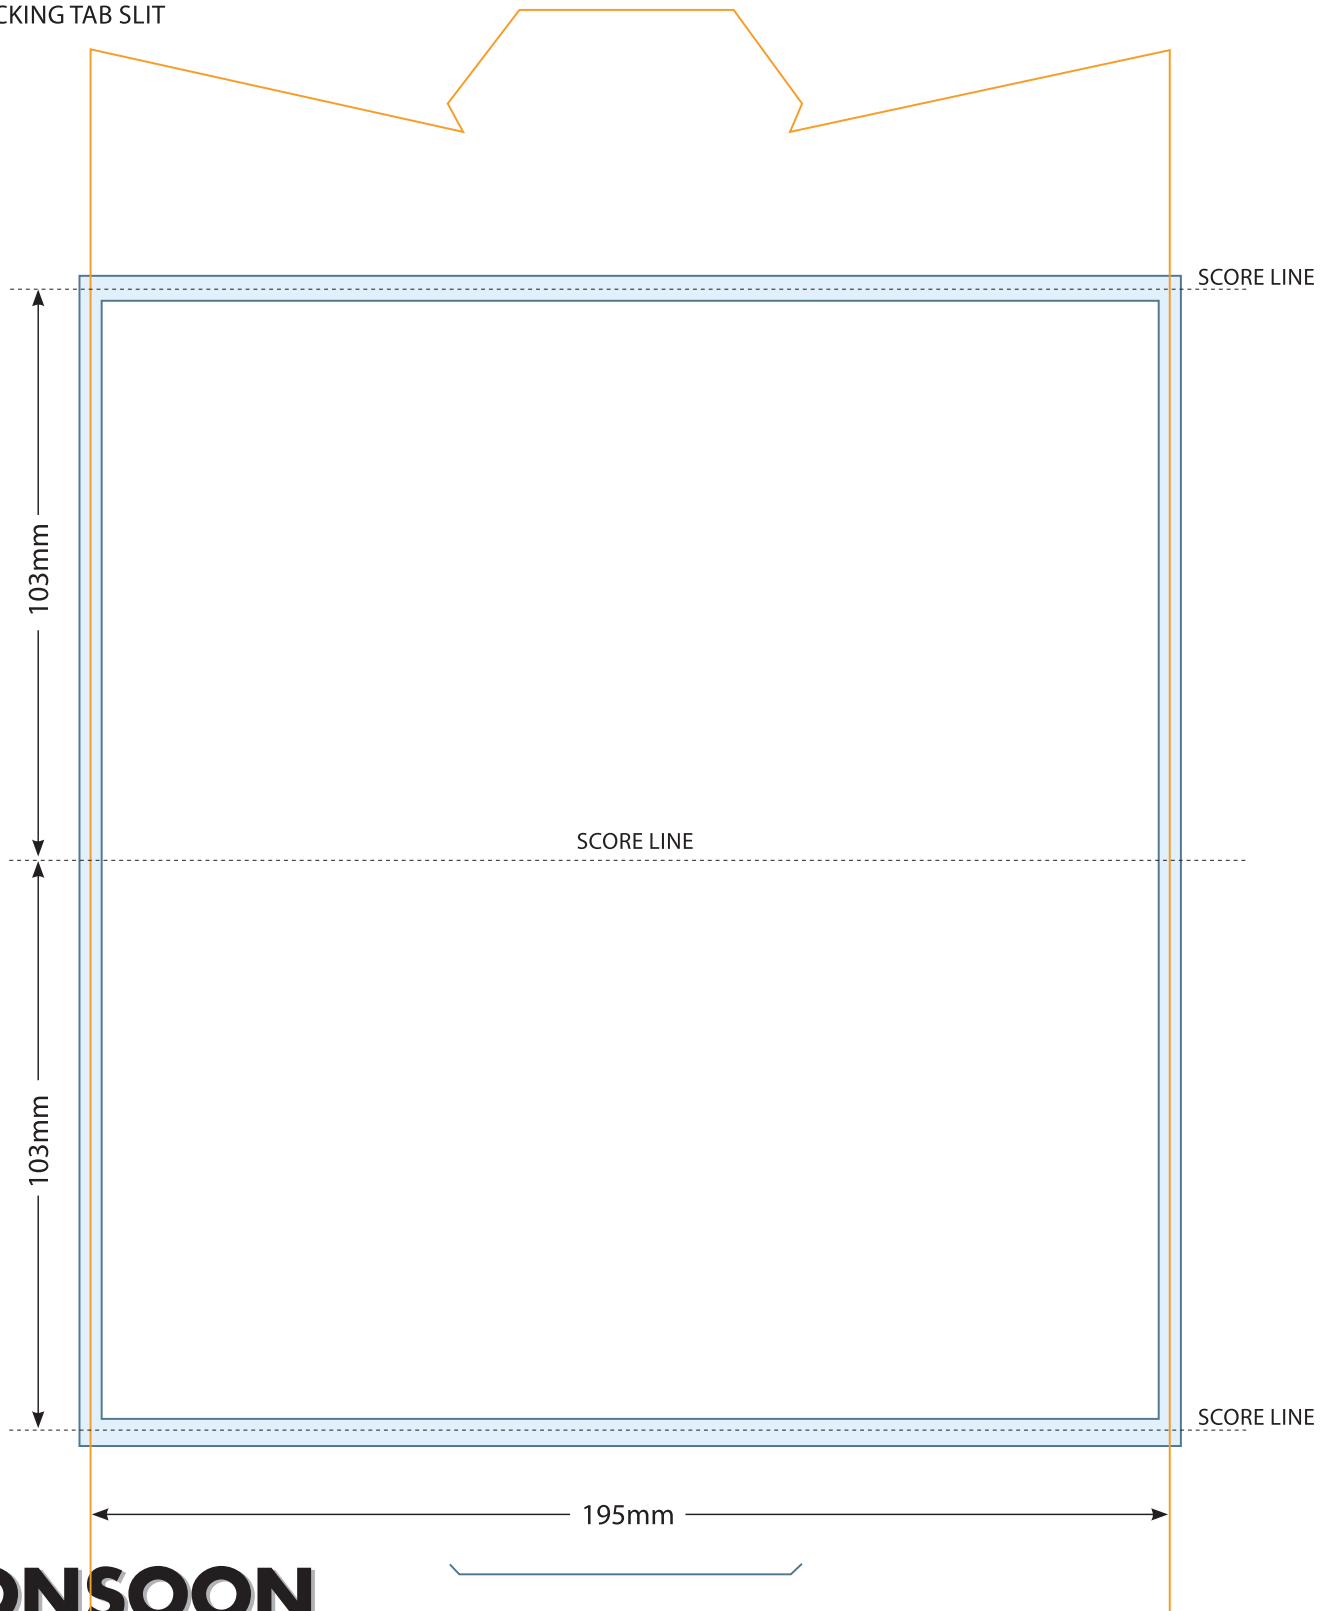

# TENT CALENDAR

FOLDED SIZE: 195mm x 103mm

 TRIM DIE CUT: 195mm x 290mm

 BLEED: 199mm x 210mm

 SAFE PRINT AREA: 189mm X 200mm

 LOCKING TAB SLIT

# TENT CALENDAR

FOLDED SIZE: 195mm x 103mm