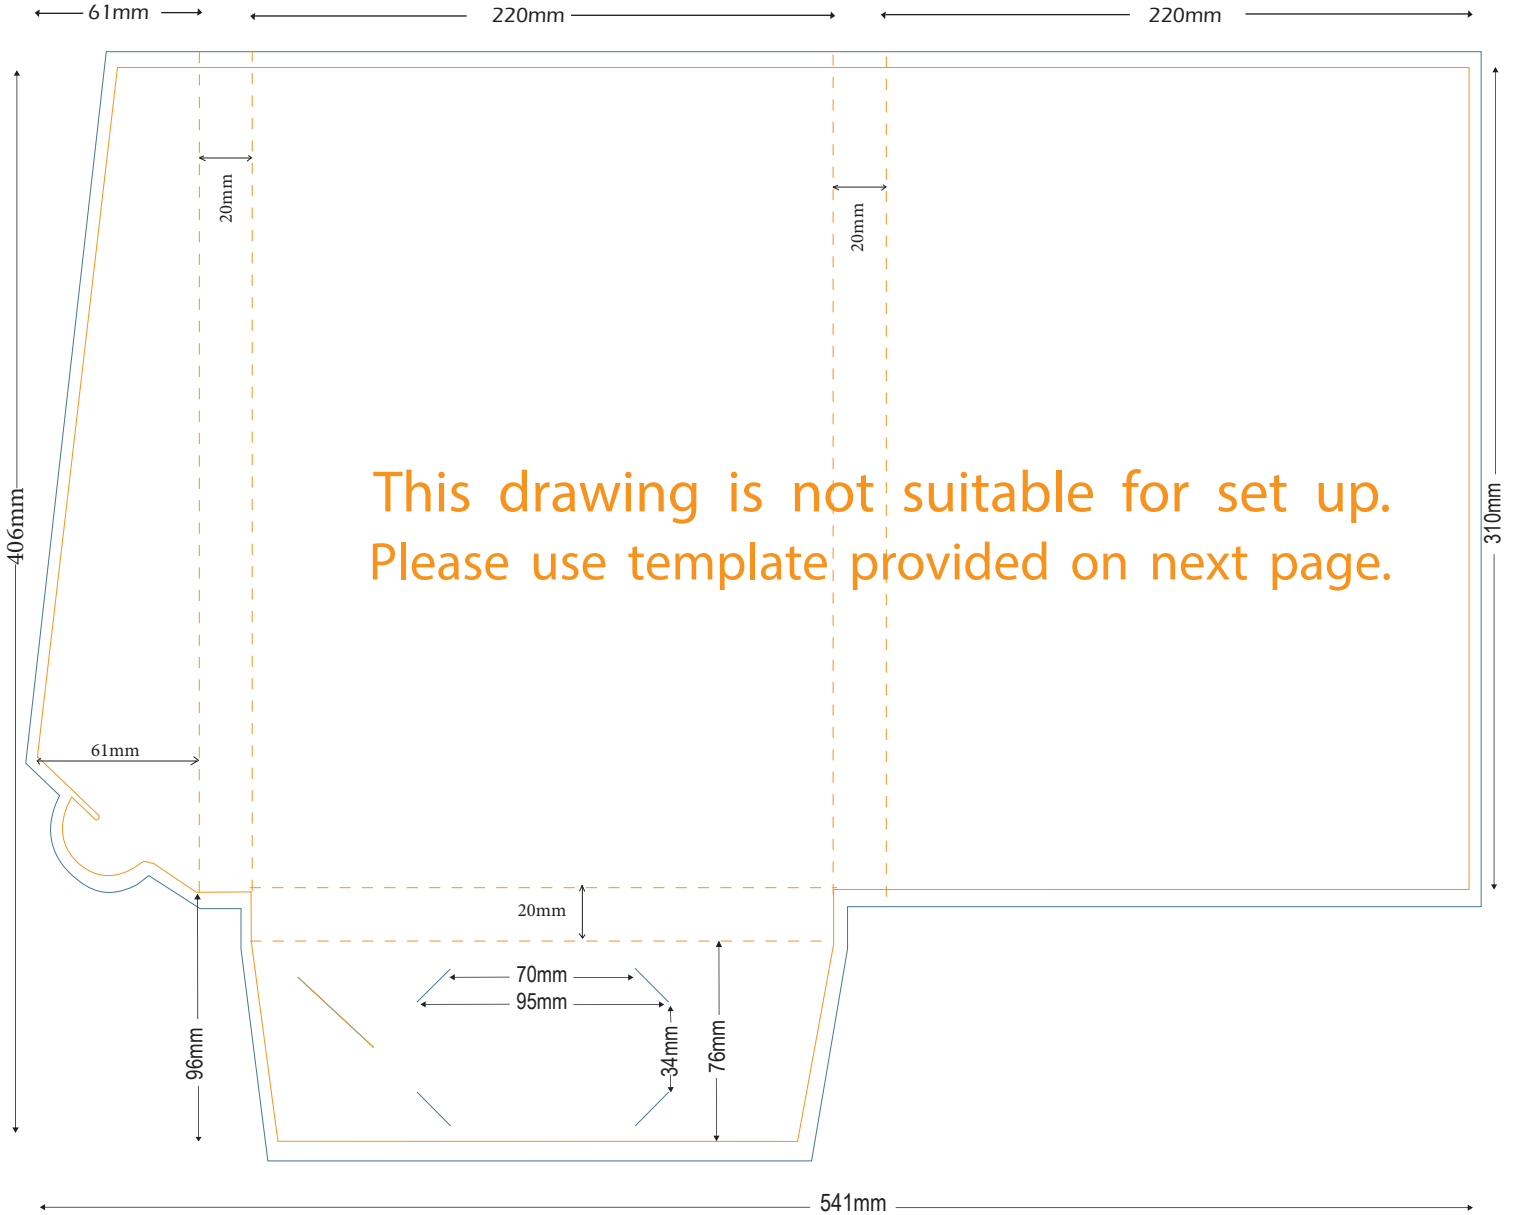

Style O A4 Presentation Folder - 20mm Double Gusset

FOLDED SIZE : 220x310mm

- TRIM SIZE: 406x541mm
- BLEED: 5mm on all sides
- BUSINESS CARD SLITS
- LOCKING TAB SLIT

Presentation Folder artwork needs to be supplied as a two page PDF per side.

Page 1 Artwork needs to include key lines. This is to demonstrate the position of images and text.

Page 2 Artwork has no key lines. This page will be used to generate the print file.

Style 0 A4 Presentation Folder - 20mm Double Gusset