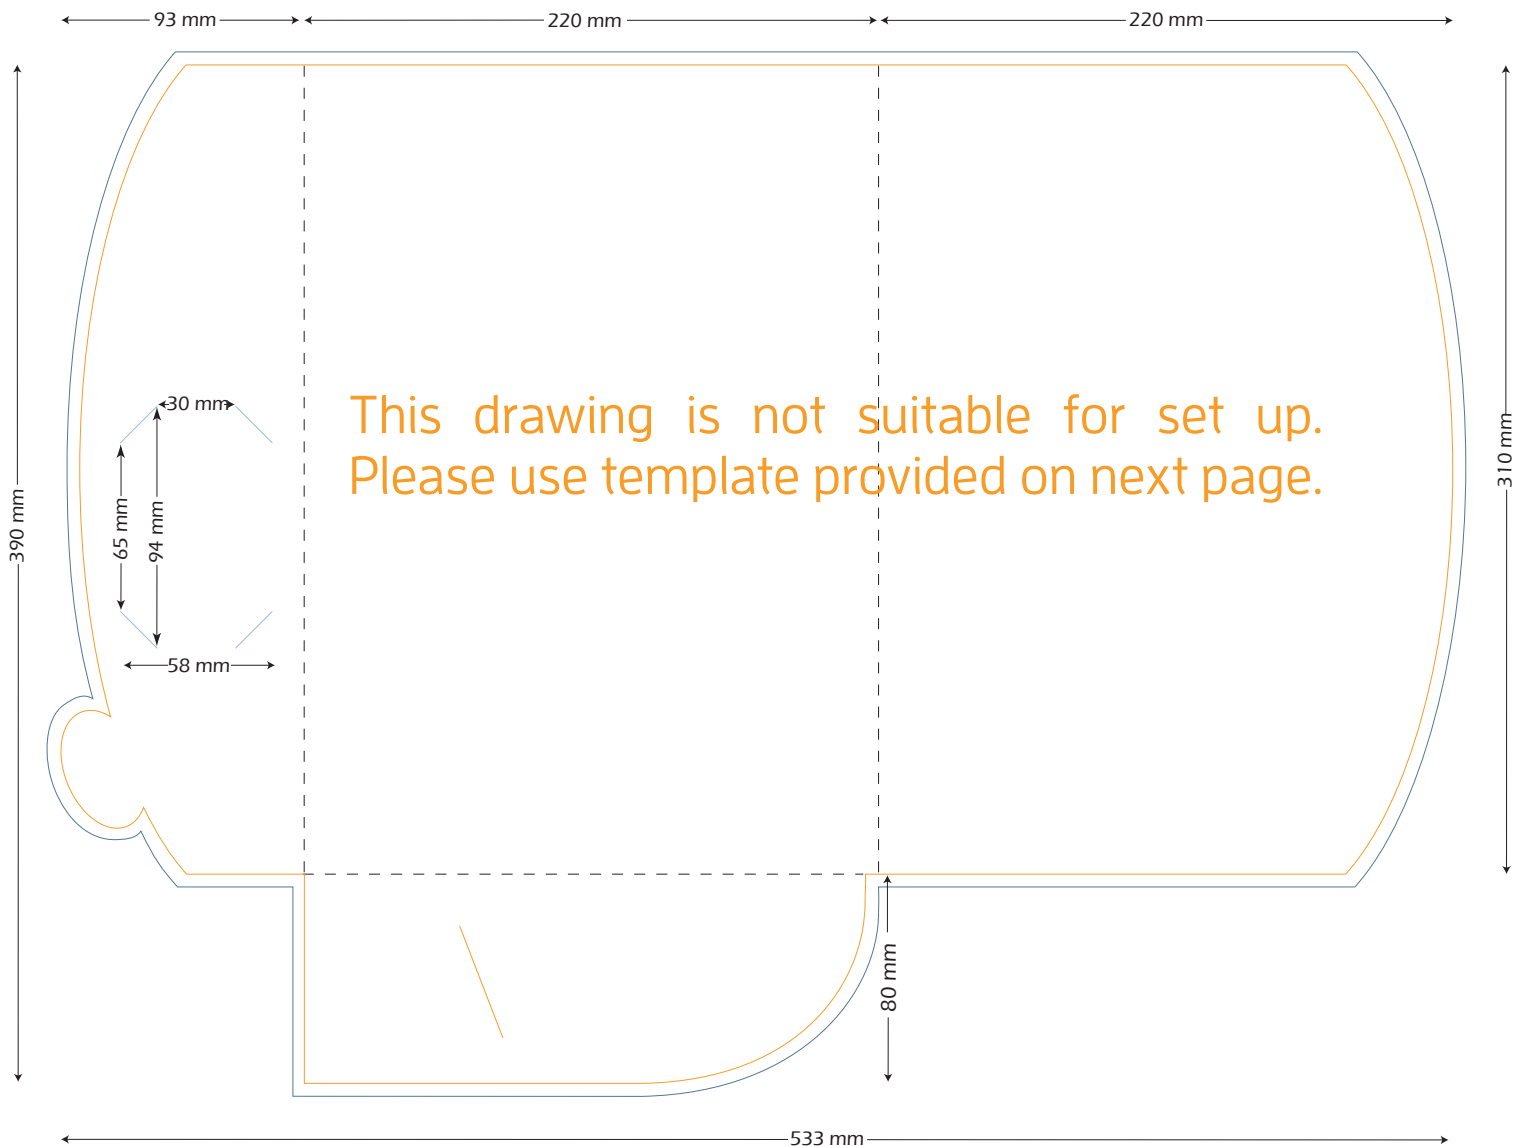

# Style M A4 Presentation Folder - No Gusset

FOLDED SIZE: 220mm x 310mm

- TRIM SIZE: 533mm x 390mm
- BLEED: 5mm on all sides
- BUSINESS CARD SLITS
- LOCKING TAB SLIT

Presentation Folder artwork needs to be supplied as a two page PDF per side.  
Page 1 Artwork needs to include key lines. This is to demonstrate the position of images and text.  
Page 2 Artwork has no key lines. This page will be used to generate the print file.

Style M A4 Presentation Folder - No Gusset

FOLDED SIZE: 220mm x 310mm