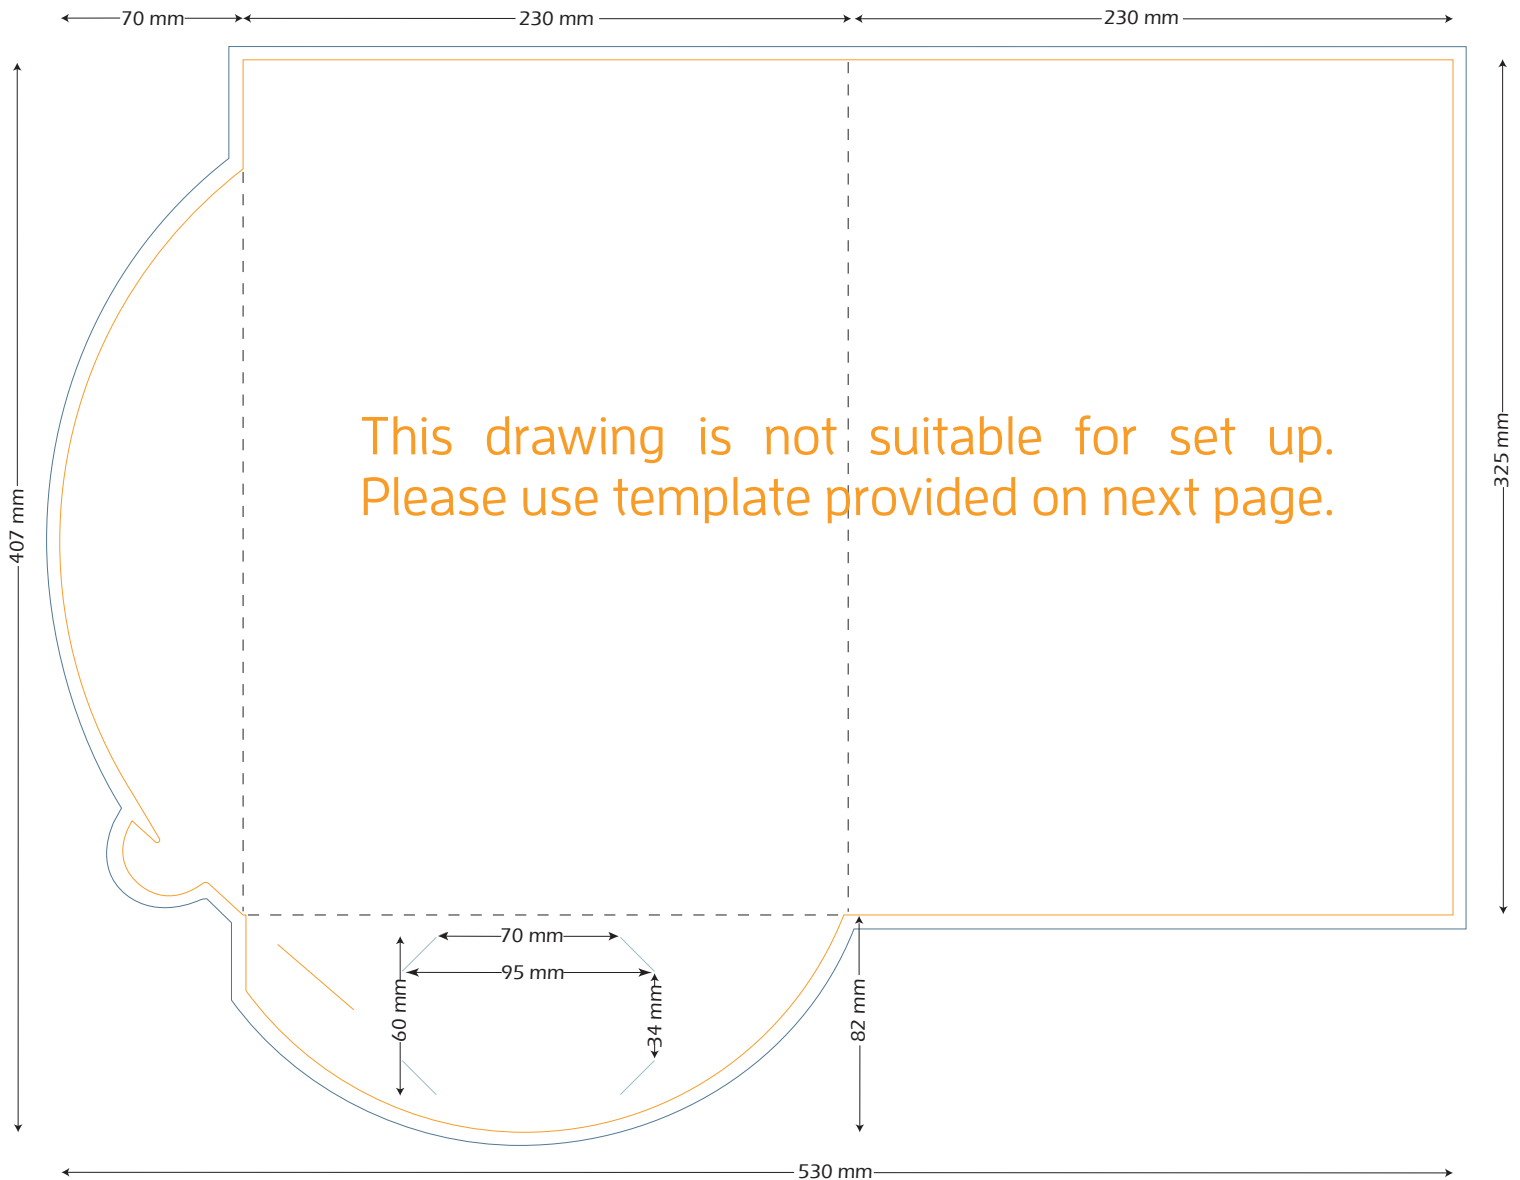

Style K A4 Presentation Folder - No Gusset

FOLDED SIZE: 230mm x 325mm

- TRIM SIZE: 530mm x 407mm
- BLEED: 5mm on all sides
- BUSINESS CARD SLITS
- LOCKING TAB SLIT

Presentation Folder artwork needs to be supplied as a two page PDF per side.

Page 1 Artwork needs to include key lines. This is to demonstrate the position of images and text.

Page 2 Artwork has no key lines. This page will be used to generate the print file.