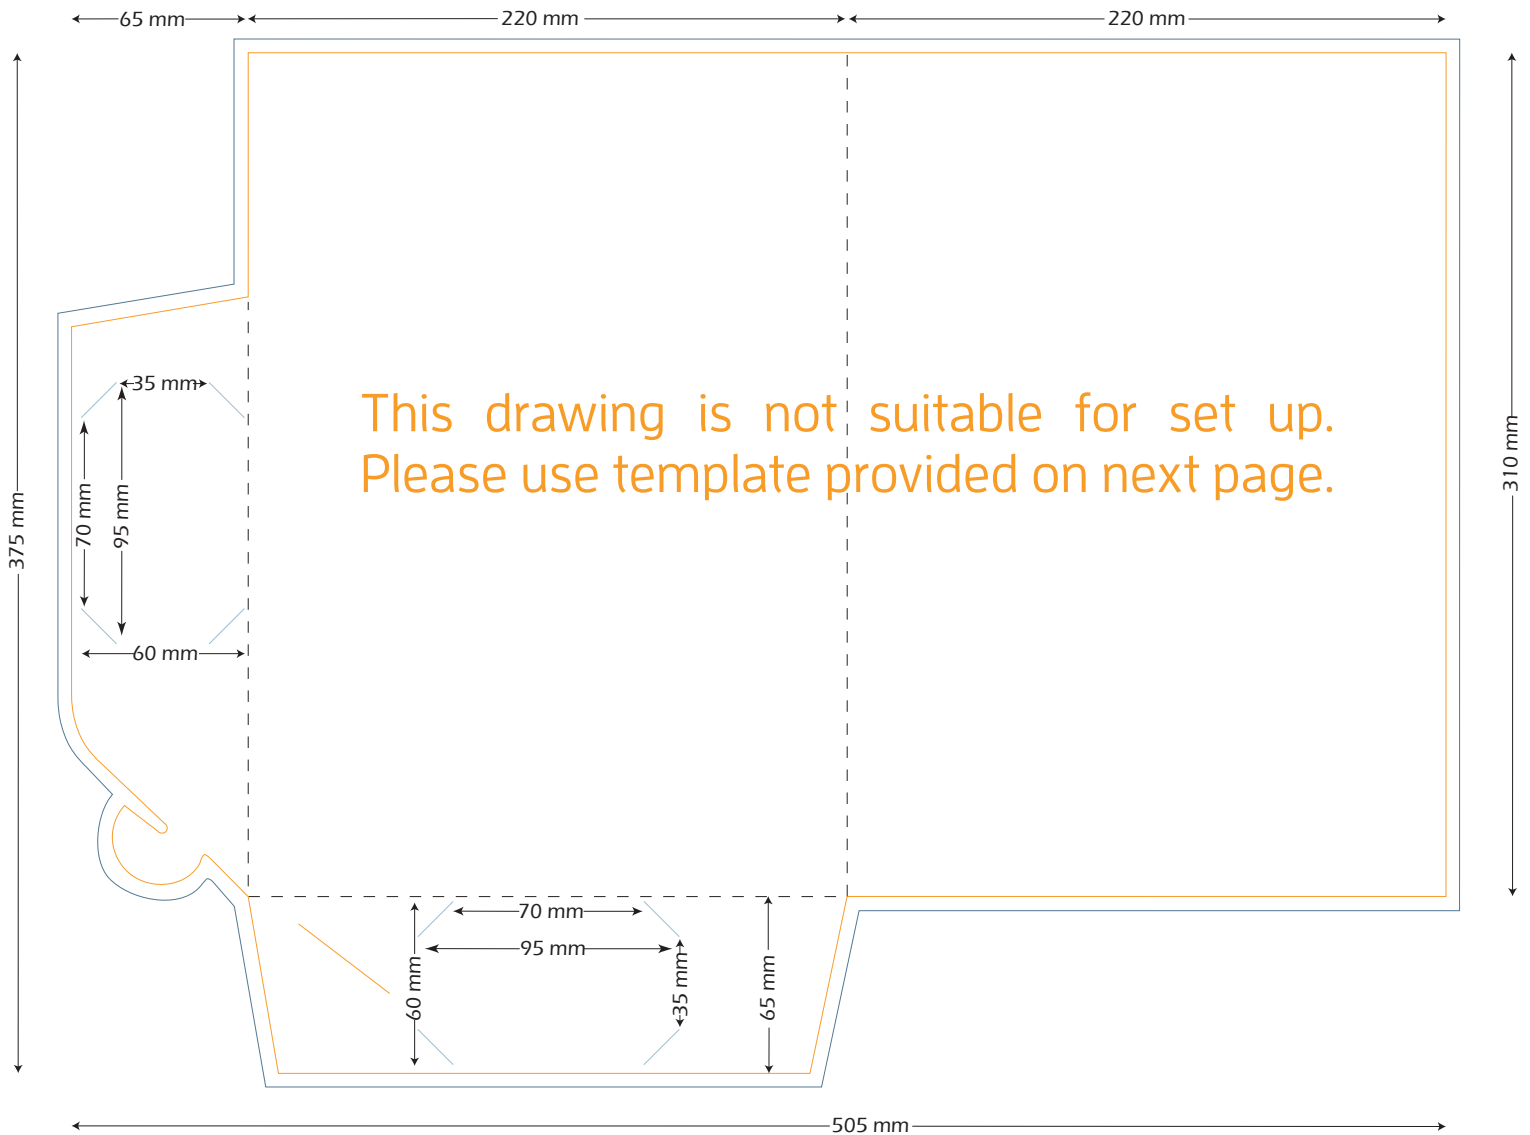

Style J A4 Presentation Folder - No Gusset

FOLDED SIZE: 220mm x 310mm

- TRIM SIZE: 505mm x 375mm
- BLEED: 5mm on all sides
- BUSINESS CARD SLITS
- LOCKING TAB SLIT

Presentation Folder artwork needs to be supplied as a two page PDF per side.

Page 1 Artwork needs to include key lines. This is to demonstrate the position of images and text.

Page 2 Artwork has no key lines. This page will be used to generate the print file.

Style J A4 Presentation Folder - No Gusset

FOLDED SIZE: 220mm x 310mm