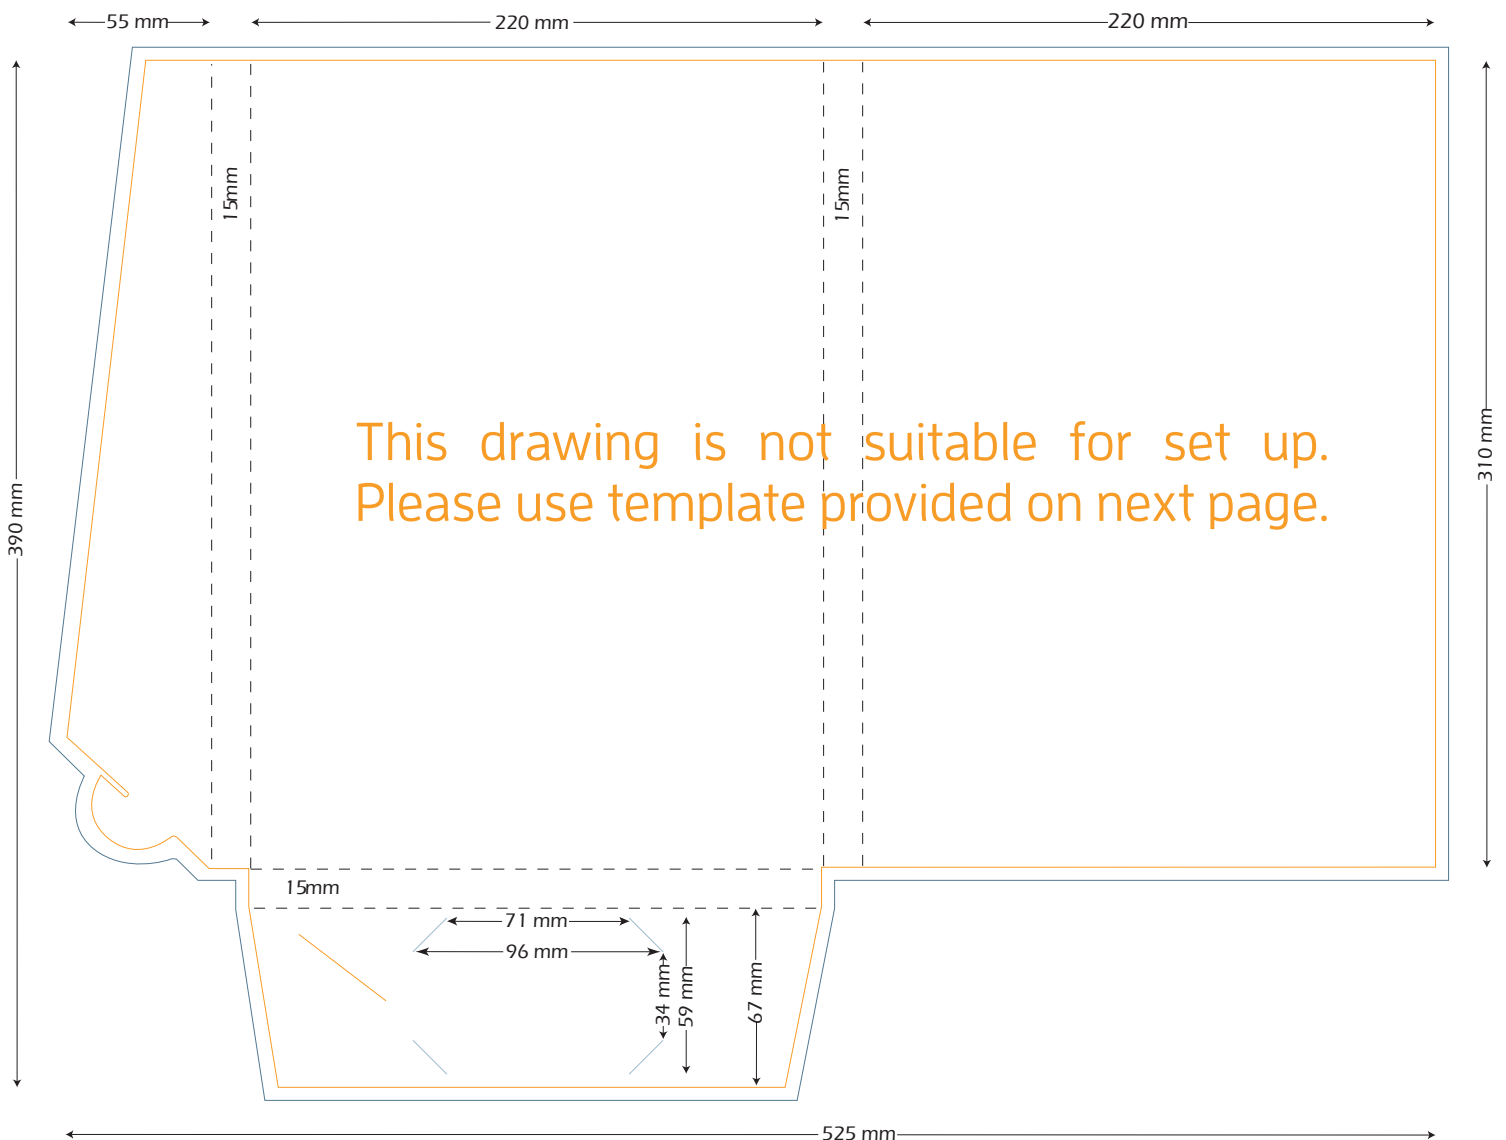

Style F A4 Presentation Folder - 15mm Gusset

15mm GUSSET

FOLDED SIZE: 220mm x 310mm

TRIM SIZE: 525mm x 392mm

BLEED: 5mm on all sides

BUSINESS CARD SLITS

LOCKING TAB SLIT

Presentation Folder artwork needs to be supplied as a two page PDF per side.

Page 1 Artwork needs to include key lines. This is to demonstrate the position of images and text.

Page 2 Artwork has no key lines. This page will be used to generate the print file.

Style F A4 Presentation Folder - 15mm Gusset

15mm GUSSET

FOLDED SIZE: 220mm x 310mm