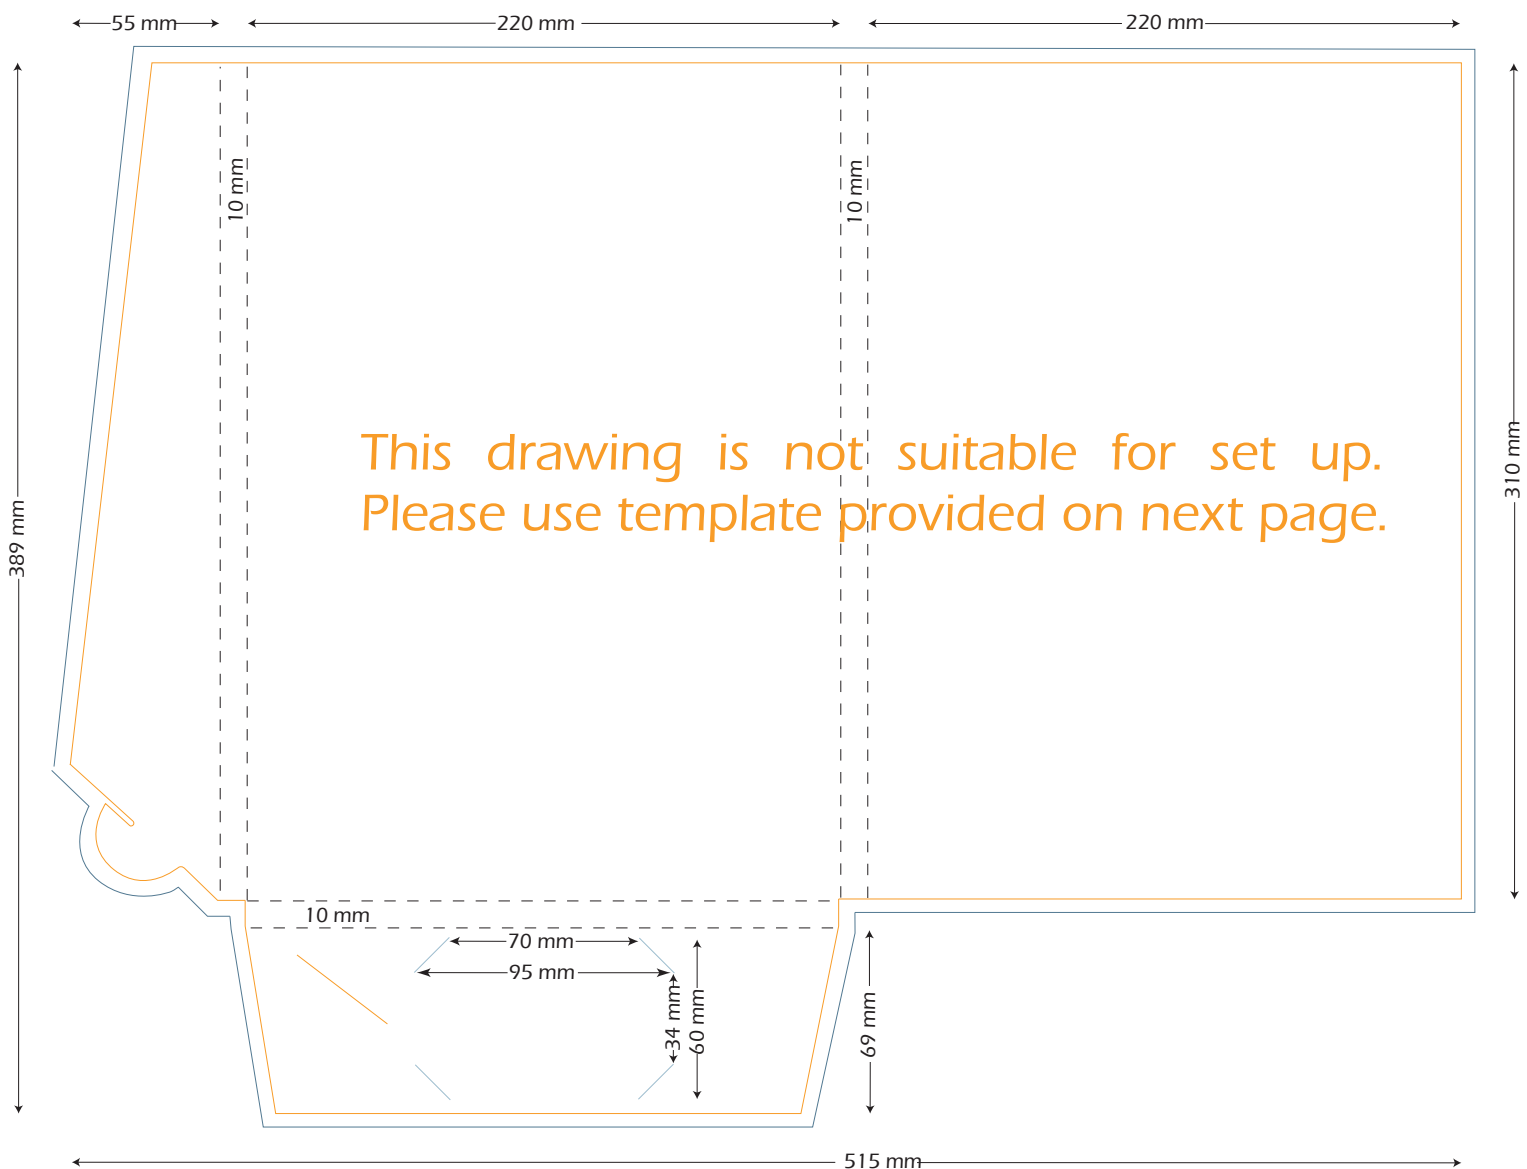

Style E A4 Presentation Folder - 10mm Gusset

10mm GUSSET

FOLDED SIZE: 220mm x 310mm

- TRIM SIZE: 515mm x 389mm
- BLEED: 5mm on all sides
- BUSINESS CARD SLITS
- LOCKING TAB SLIT

Presentation Folder artwork needs to be supplied as a two page PDF per side.
Page 1 Artwork needs to include key lines. This is to demonstrate the position of images and text.
Page 2 Artwork has no key lines. This page will be used to generate the print file.

Style E A4 Presentation Folder - 10mm Gusset

10mm GUSSET

FOLDED SIZE: 220mm x 310mm