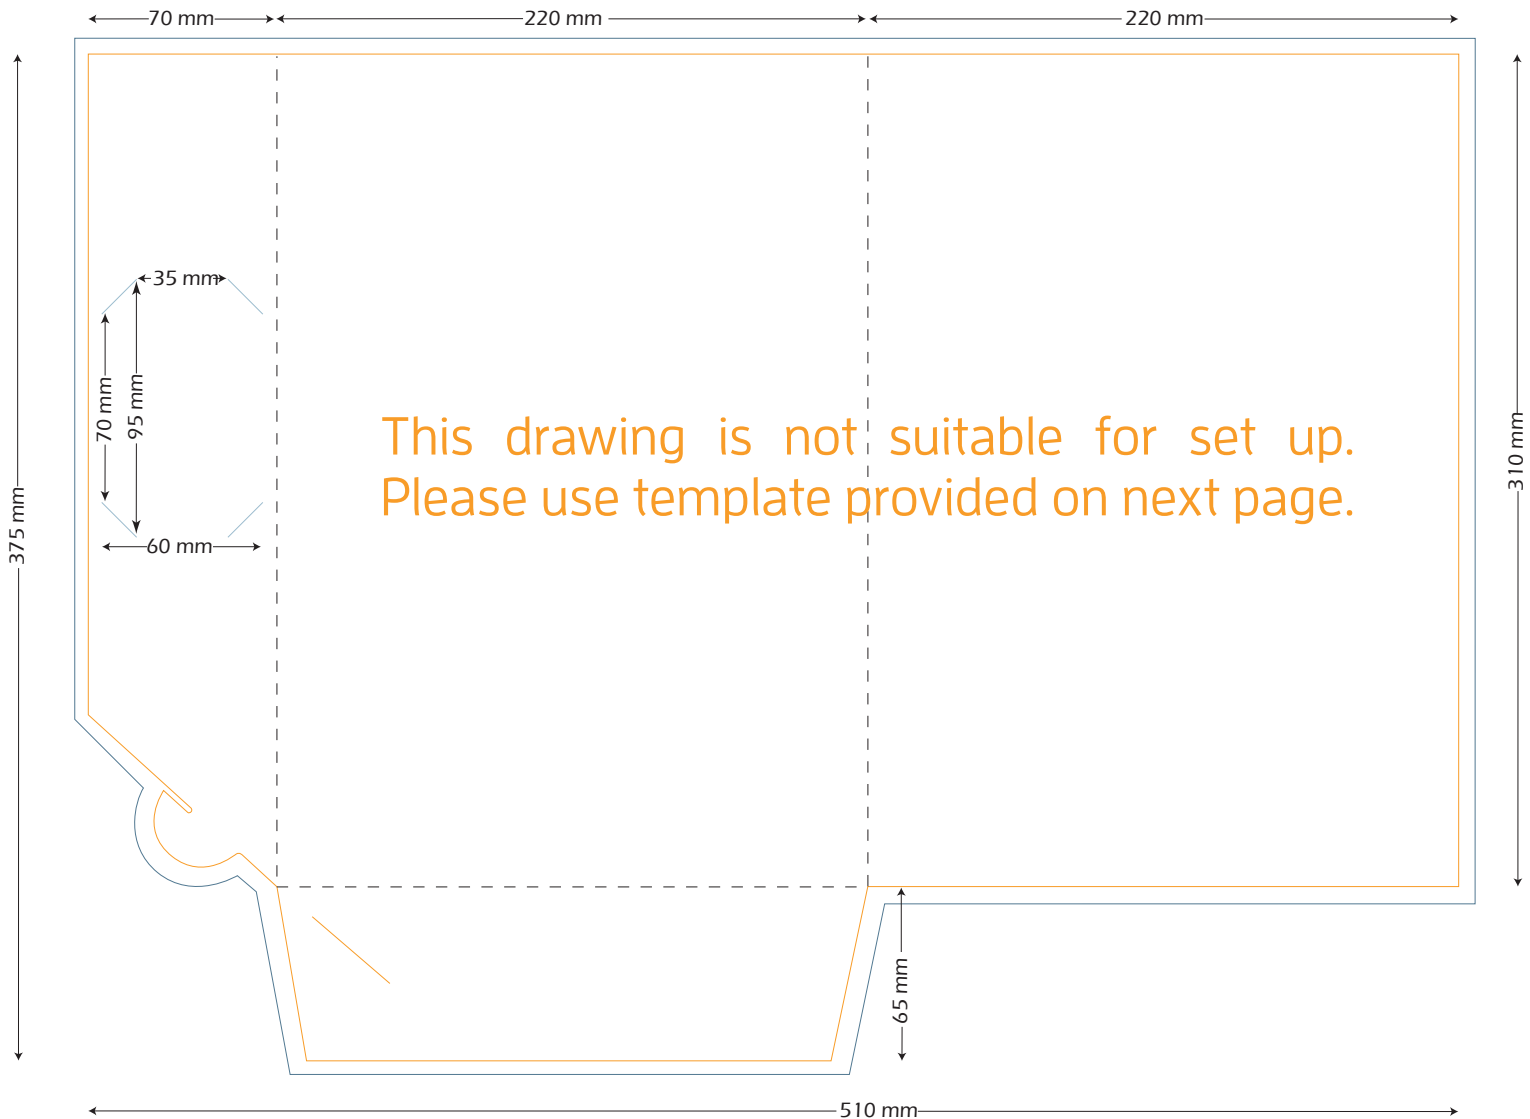

Style C A4 Presentation Folder - No Gusset

FOLDED SIZE: 220mm x 310mm

- TRIM SIZE: 510mm x 375mm
- BLEED: 5mm on all sides
- BUSINESS CARD SLITS
- LOCKING TAB SLIT

Presentation Folder artwork needs to be supplied as a two page PDF per side.

Page 1 Artwork needs to include key lines. This is to demonstrate the position of images and text.

Page 2 Artwork has no key lines. This page will be used to generate the print file.

Style C A4 Presentation Folder - No Gusset

FOLDED SIZE: 220mm x 310mm