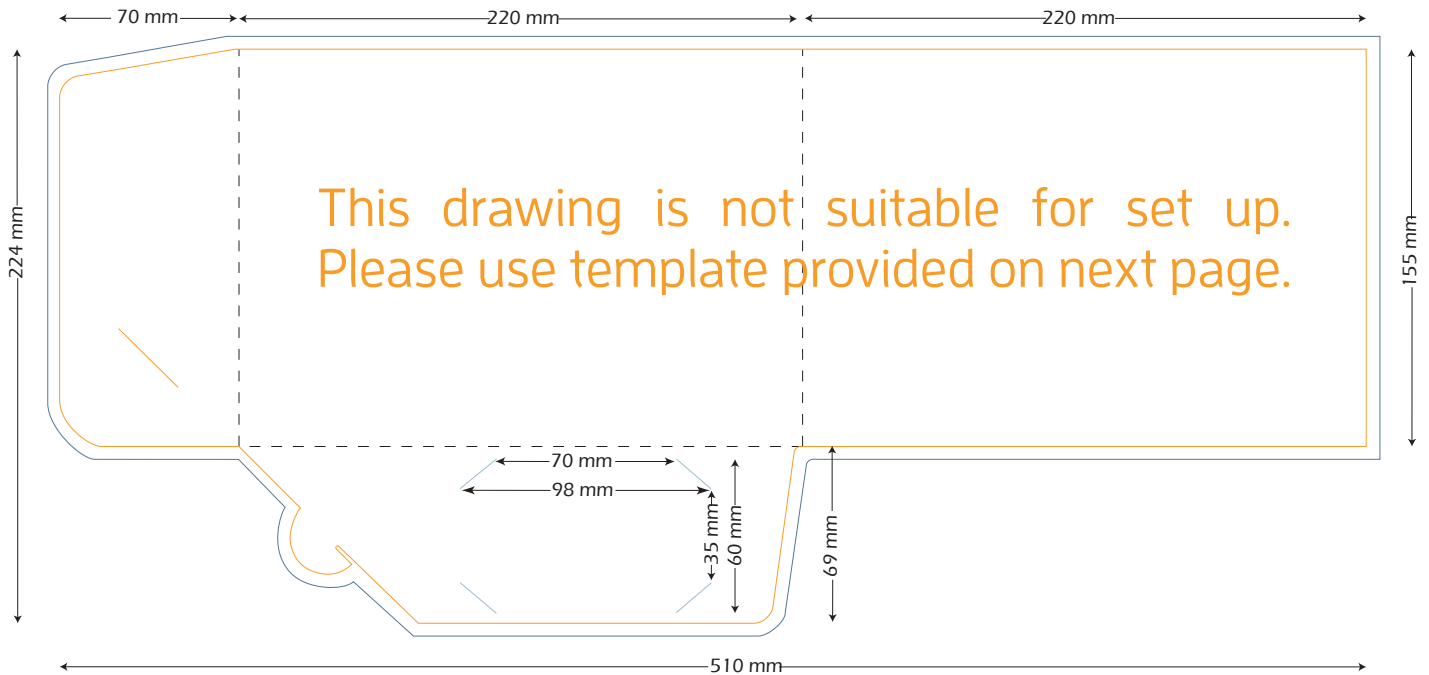

Style A Presentation Folder - A5 Landscape - No Gusset

FOLDED SIZE: 220mm x 155mm

- TRIM SIZE: 510mm x 224mm
- BLEED: 5mm on all sides
- BUSINESS CARD SLITS
- LOCKING TAB SLIT

Presentation Folder artwork needs to be supplied as a two page PDF per side.

Page 1 Artwork needs to include key lines. This is to demonstrate the position of images and text.

Page 2 Artwork has no key lines. This page will be used to generate the print file.

Style A Presentation Folder - A5 Landscape - No Gusset

FOLDED SIZE: 220mm x 155mm