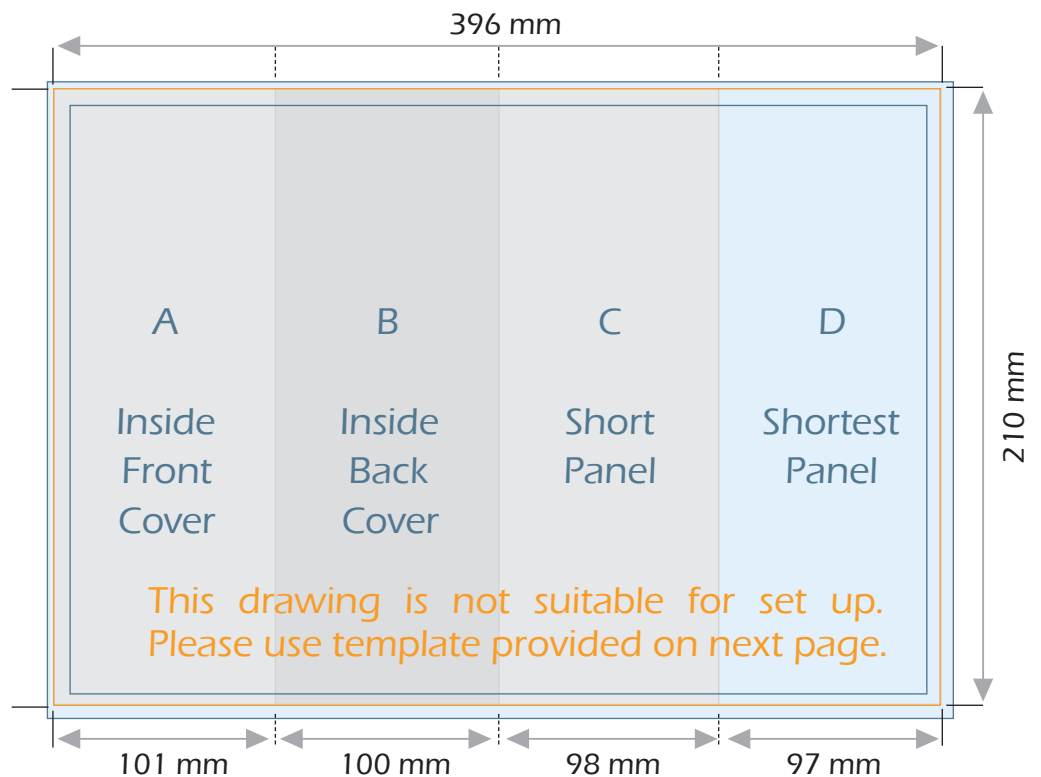

DL 8pp BROCHURE - ROLL FOLD

FOLDED SIZE: 100mm x 210mm

TRIM SIZE: 396mm x 210mm
 BLEED: 400mm x 214mm
 SAFE PRINT AREA 390mm x 204mm

Brochure artwork needs to be supplied as a two page PDF.
 Outside as Part 1 and Inside as Part 2.

DL 8pp BROCHURE - ROLL FOLD

FOLDED SIZE: 100mm x 210mm

DL 8pp BROCHURE - ROLL FOLD

FOLDED SIZE: 100mm x 210mm