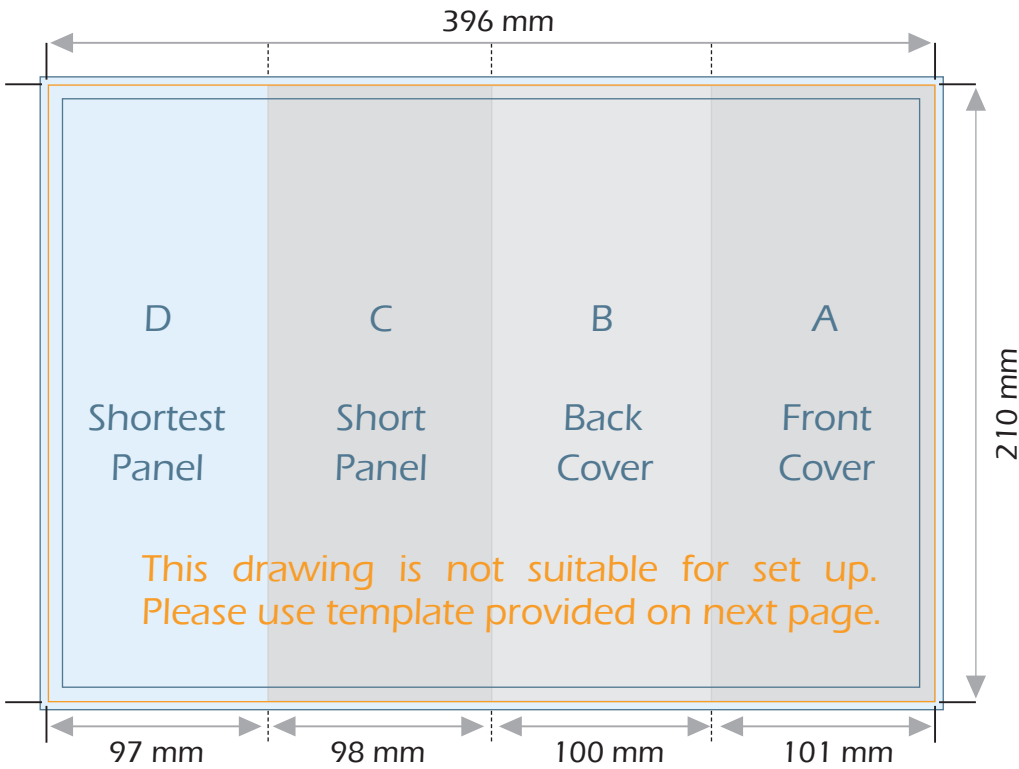

DL 8pp BROCHURE - ROLL FOLD

FOLDED SIZE: 100mm x 210mm

TRIM SIZE: 396mm x 210mm
 BLEED: 400mm x 214mm
 SAFE PRINT AREA 390mm x 204mm

Brochure artwork needs to be supplied as a two page PDF.
 Outside as Part 1 and Inside as Part 2.

DL 8pp BROCHURE - ROLL FOLD

FOLDED SIZE: 100mm x 210mm

DL 8pp BROCHURE - ROLL FOLD

FOLDED SIZE: 100mm x 210mm