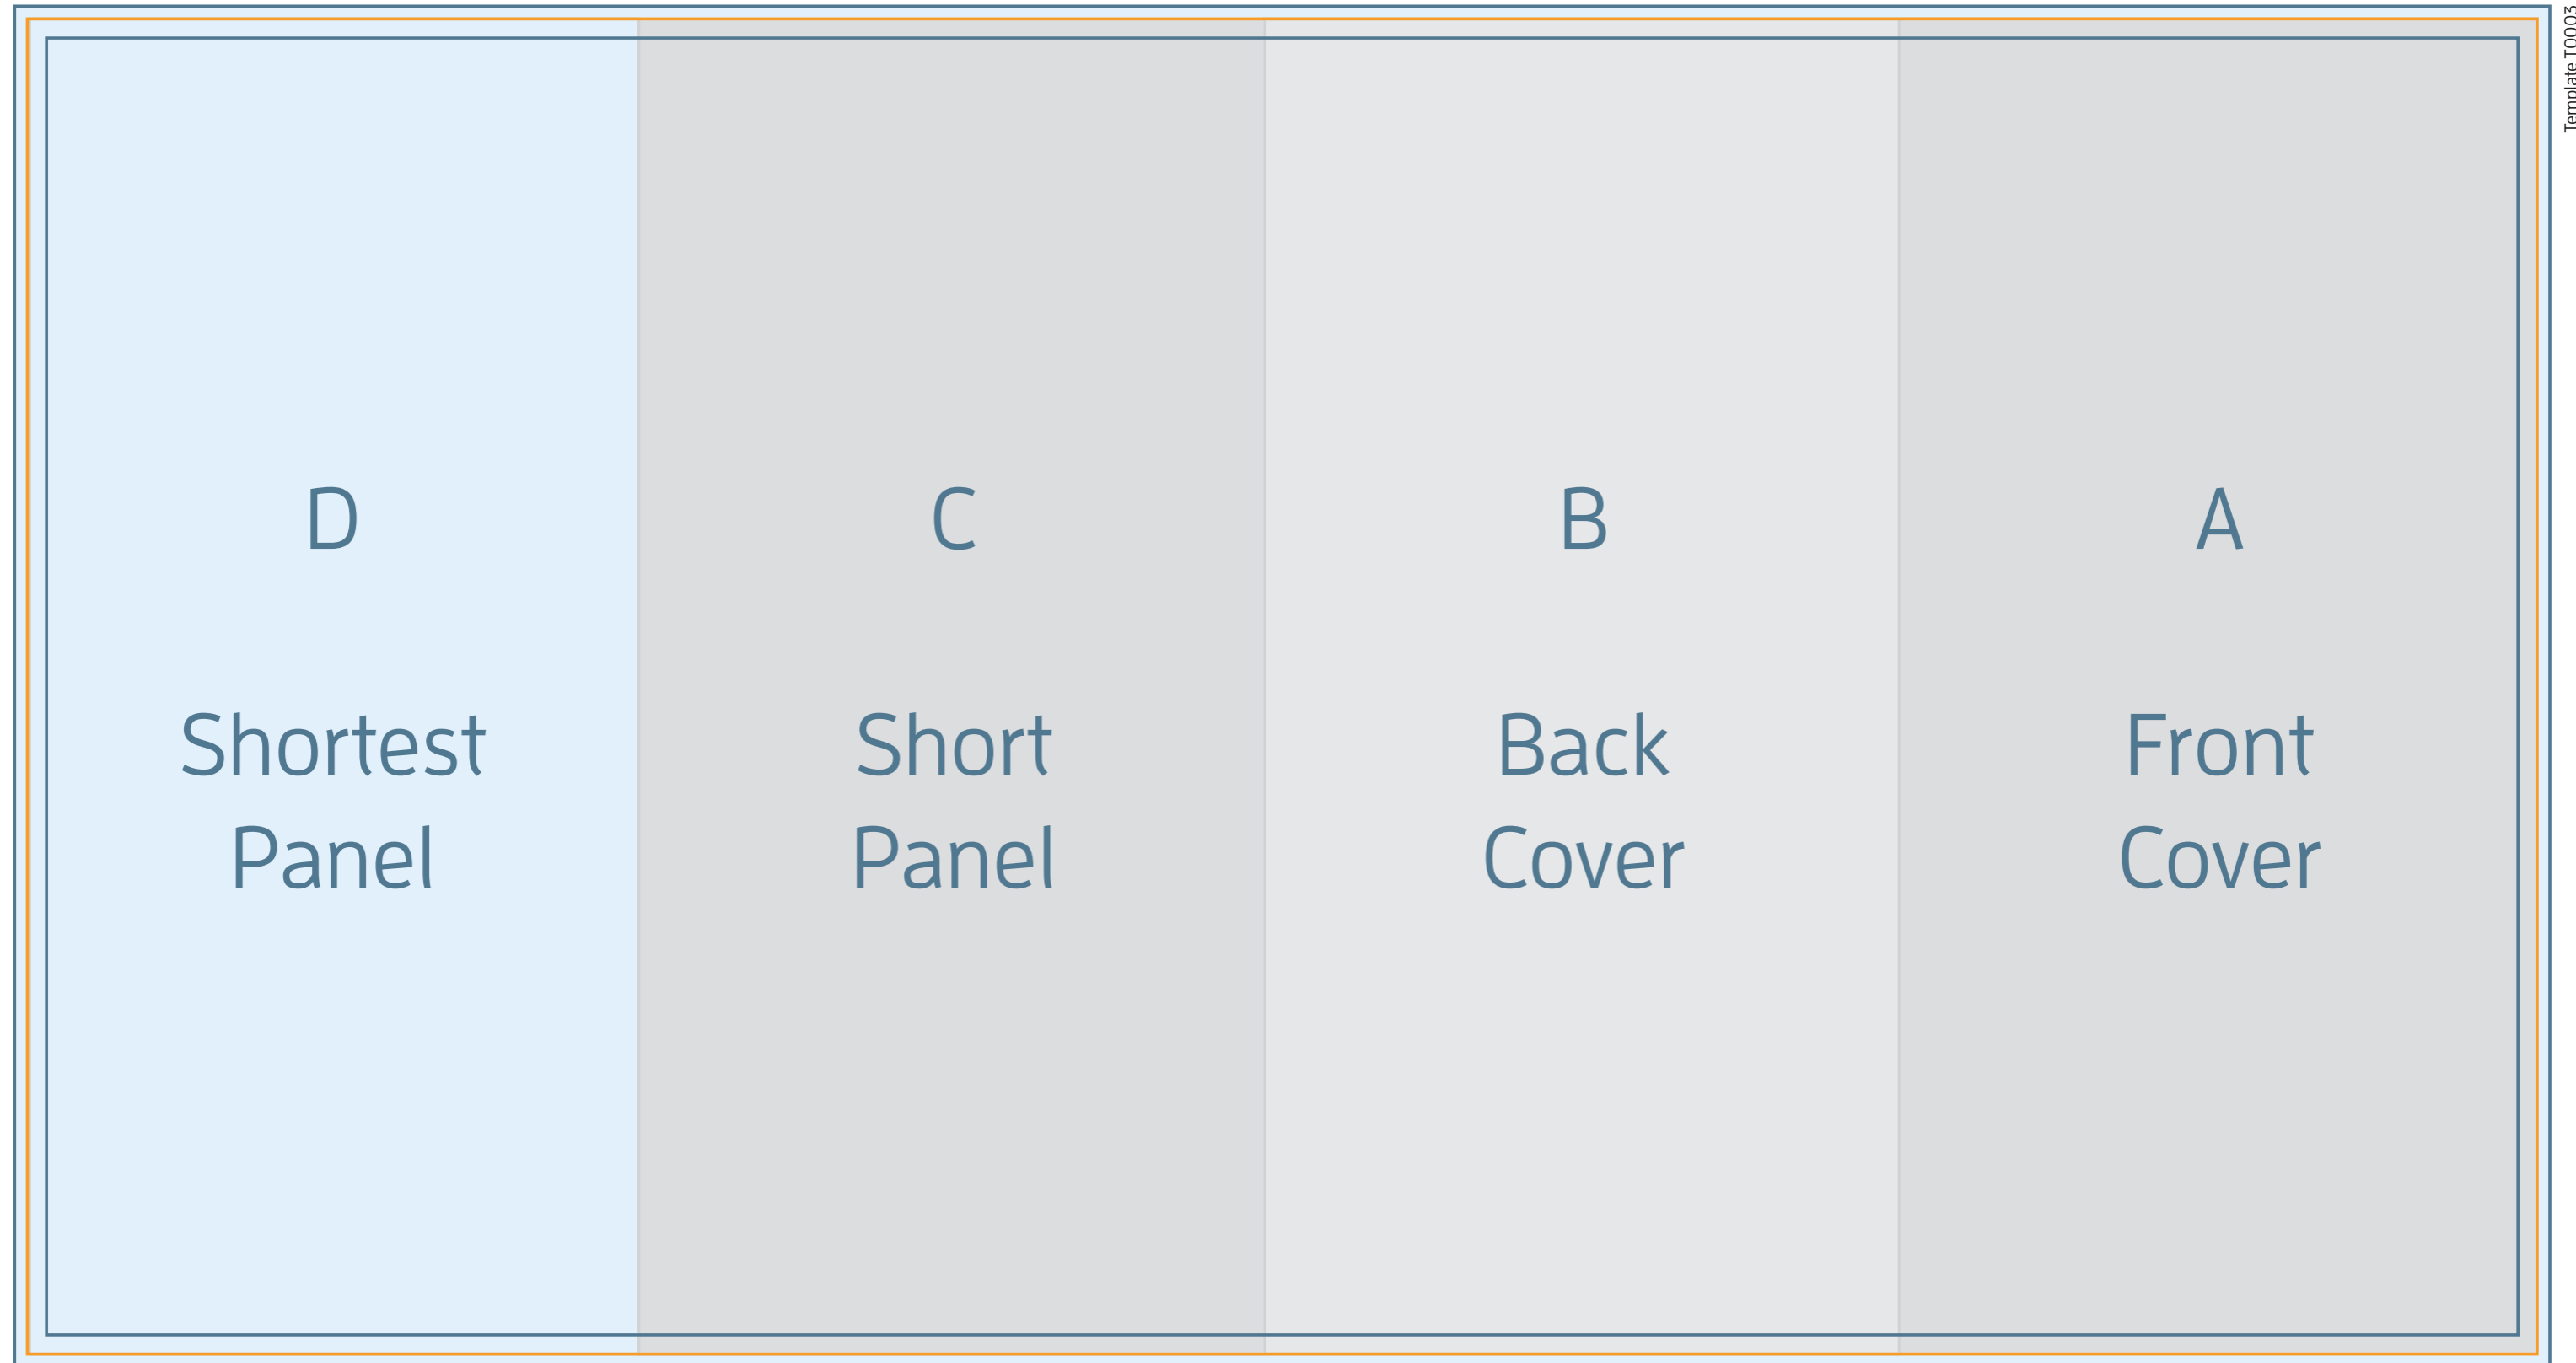

DL 8pp BROCHURE - ROLL FOLD

FOLDED SIZE: 100mm x 210mm

TRIM SIZE: 396mm x 210mm
 BLEED: 400mm x 214mm
 SAFE PRINT AREA 390mm x 204mm

Brochure artwork needs to be supplied as a two page PDF.
 Outside as Part 1 and Inside as Part 2.

DL 8pp BROCHURE - ROLL FOLD

FOLDED SIZE: 100mm x 210mm

DL 8pp BROCHURE - ROLL FOLD

FOLDED SIZE: 100mm x 210mm