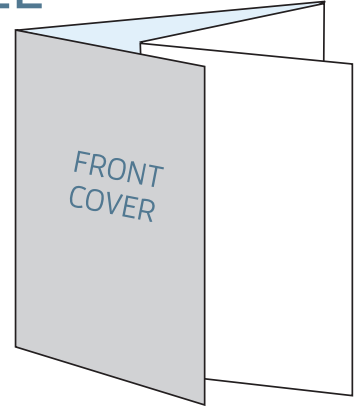

A4 8pp BROCHURE - DOUBLE PARALLEL

FOLDED SIZE: 210mm x 297mm

TRIM SIZE: 839mm x 297mm BLEED: 843mm x 301mm

SAFE PRINT AREA: 833mm x 291mm

4

5

8

1

Back
Cover

Front
Cover

Page 1

2

Inside
Front
Cover

7

Inside
Back
Cover

6