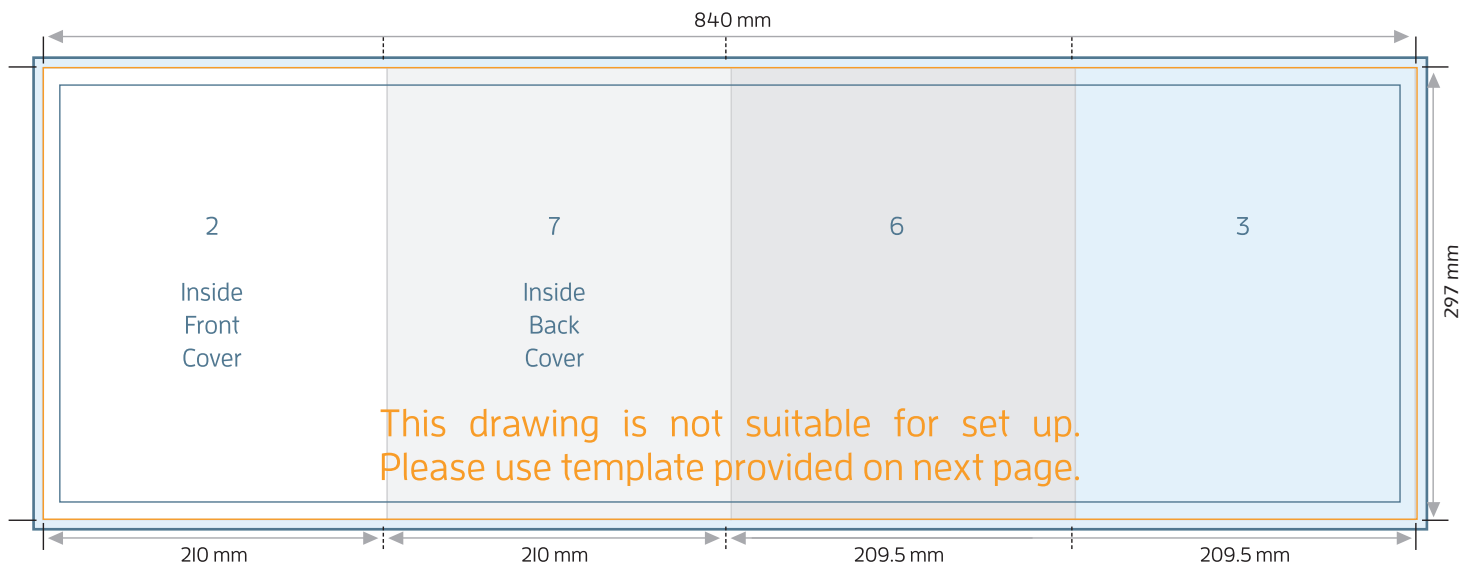

A4 8pp BROCHURE - DOUBLE PARALLEL

FOLDED SIZE: 210mm x 297mm

TRIM SIZE: 839mm x 297mm BLEED: 843mm x 301mm

SAFE PRINT AREA: 833mm x 291mm

4

5

8

1