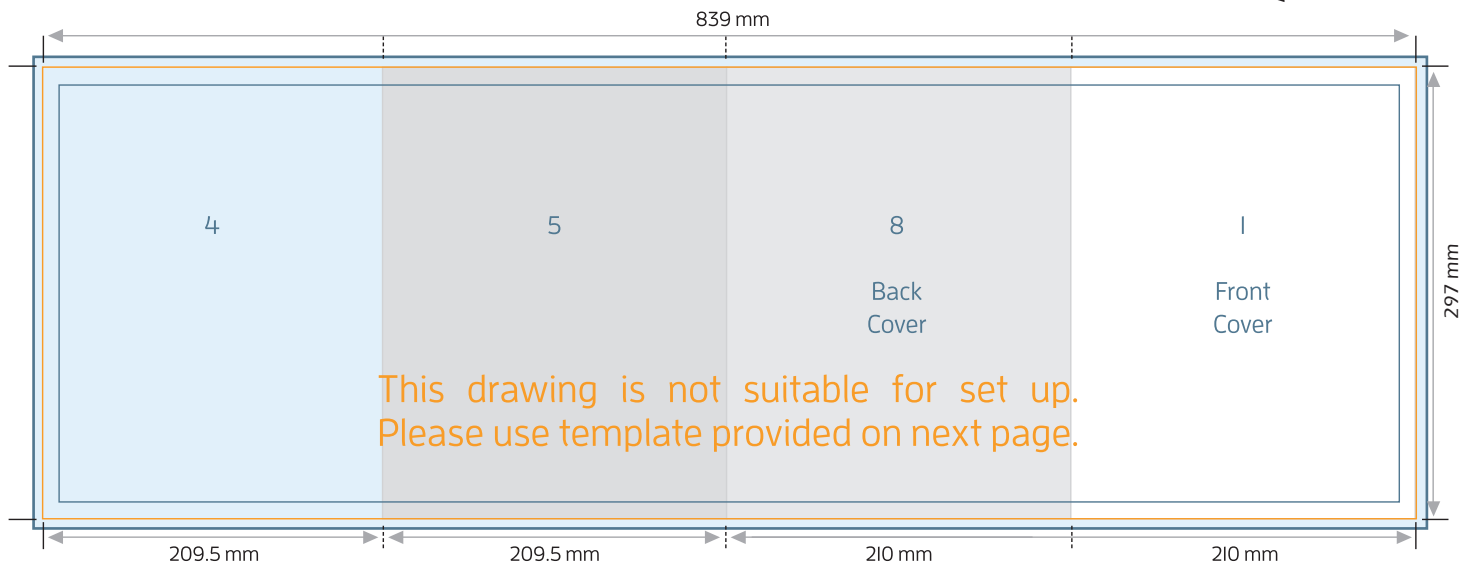

A4 8pp BROCHURE - DOUBLE PARALLEL

FOLDED SIZE: 210mm x 297mm

TRIM SIZE: 839mm x 297mm BLEED: 843mm x 301mm

SAFE PRINT AREA: 833mm x 291mm

4

5

8

1