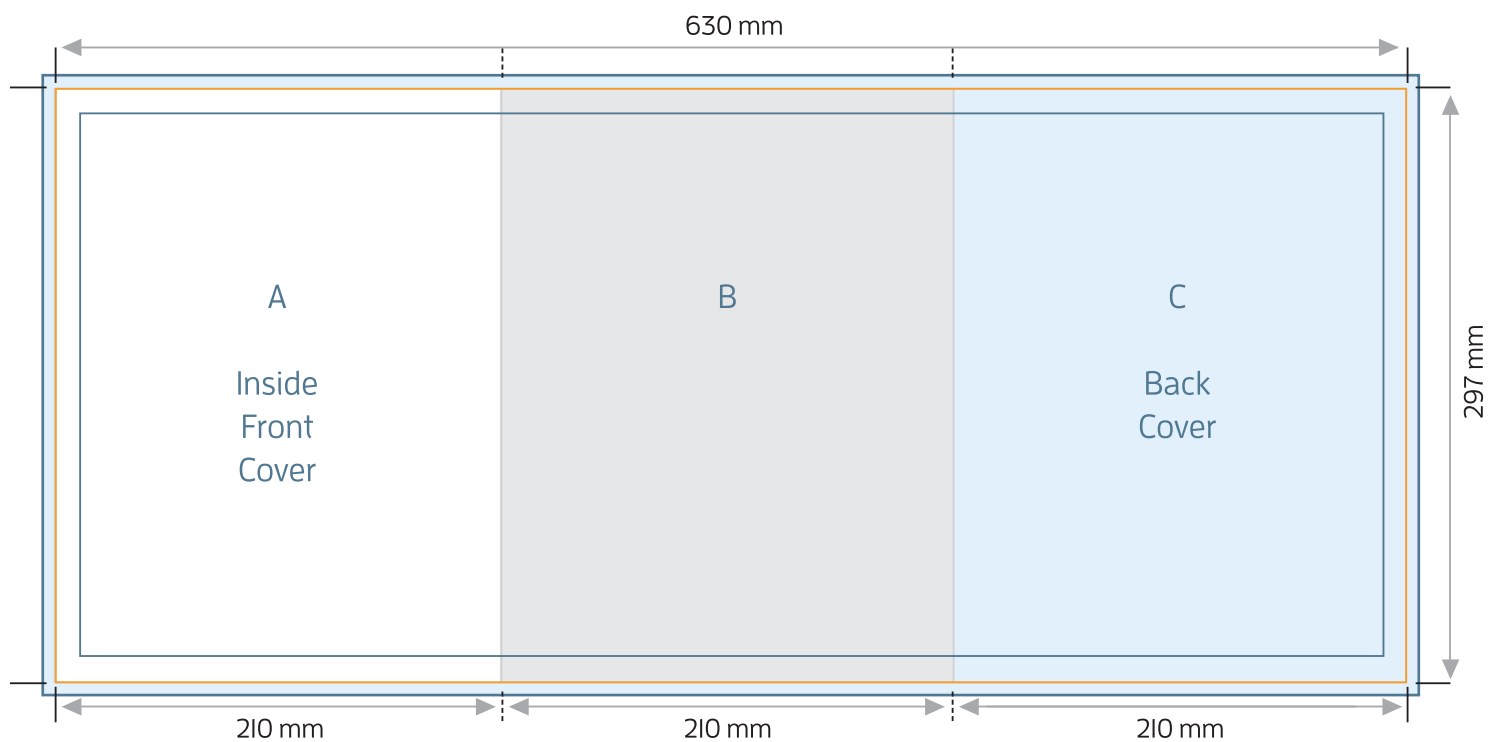

A4 6pp BROCHURE - ZIG ZAG FOLD

FOLDED SIZE: 210mm x 297mm

TRIM SIZE: 630mm x 297mm

BLEED: 634mm x 301mm

SAFE PRINT AREA: 624mm x 291mm

A4 6pp BROCHURE - ZIG ZAG FOLD

TRIM SIZE: 630mm x 297mm

FOLDED SIZE: 210mm x 297mm

ALL PANELS ARE 210mm wide