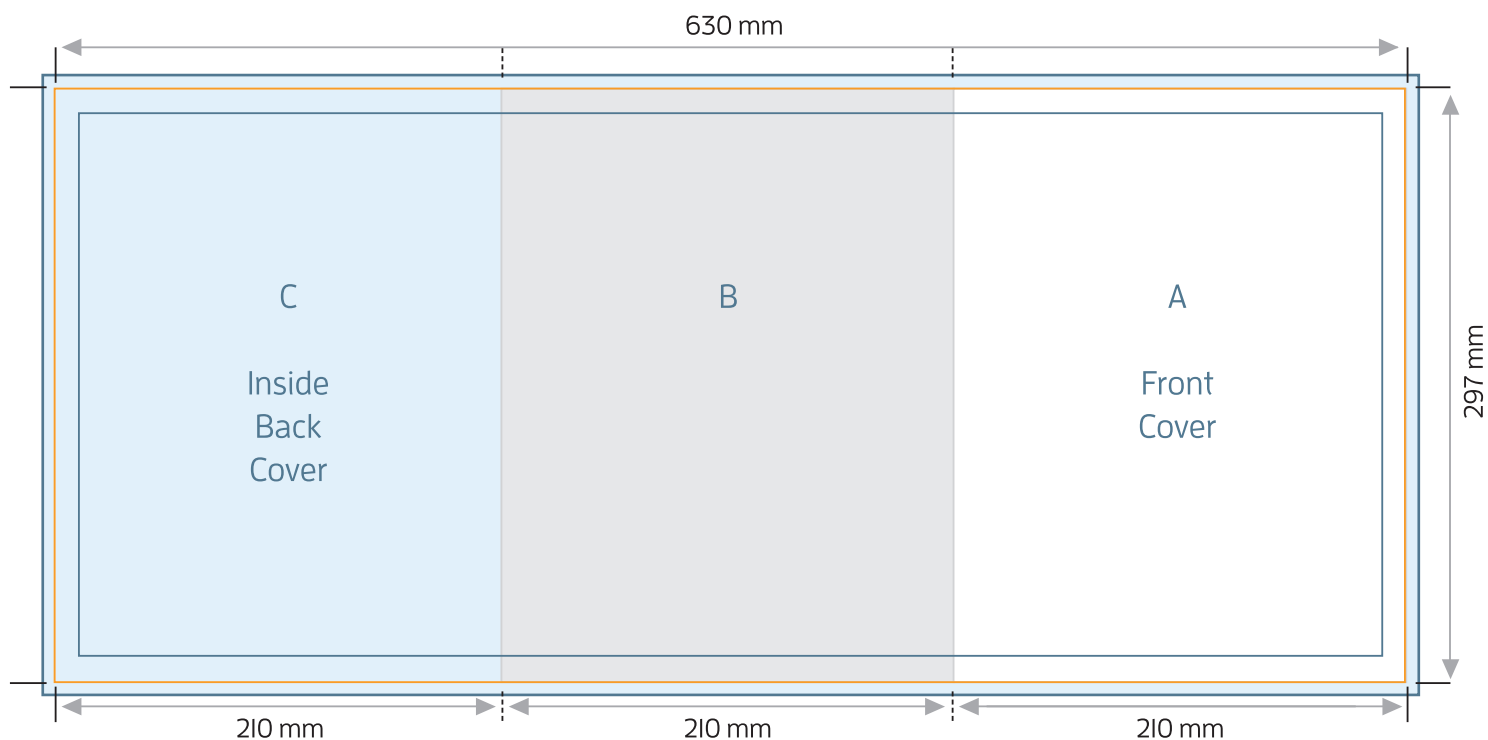

A4 6pp BROCHURE - ZIG ZAG FOLD

FOLDED SIZE: 210mm x 297mm

TRIM SIZE: 630mm x 297mm

BLEED: 634mm x 301mm

SAFE PRINT AREA: 624mm x 291mm

A4 6pp BROCHURE - ZIG ZAG FOLD

TRIM SIZE: 630mm x 297mm

FOLDED SIZE: 210mm x 297mm

ALL PANELS ARE 210mm wide